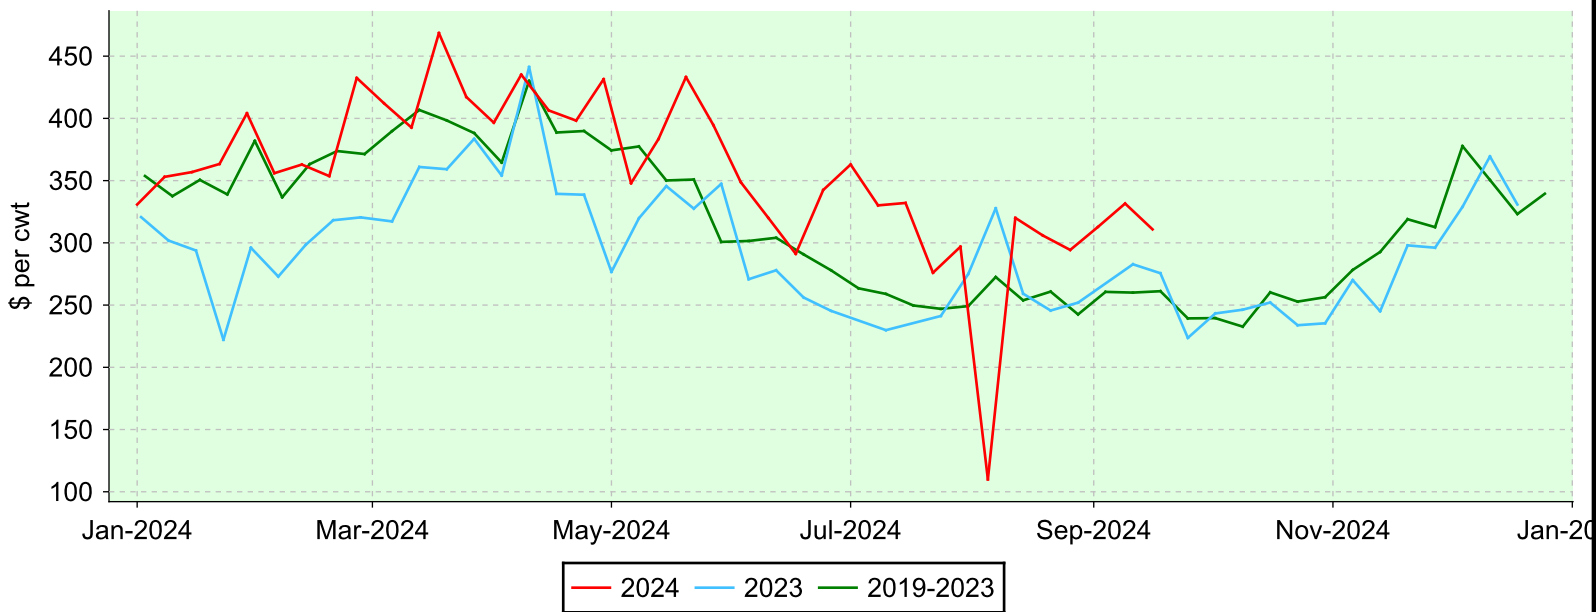

Lambs 50-64 lbs.

Ontario Stockyards Inc., Monday sales.

Average Price

Volume